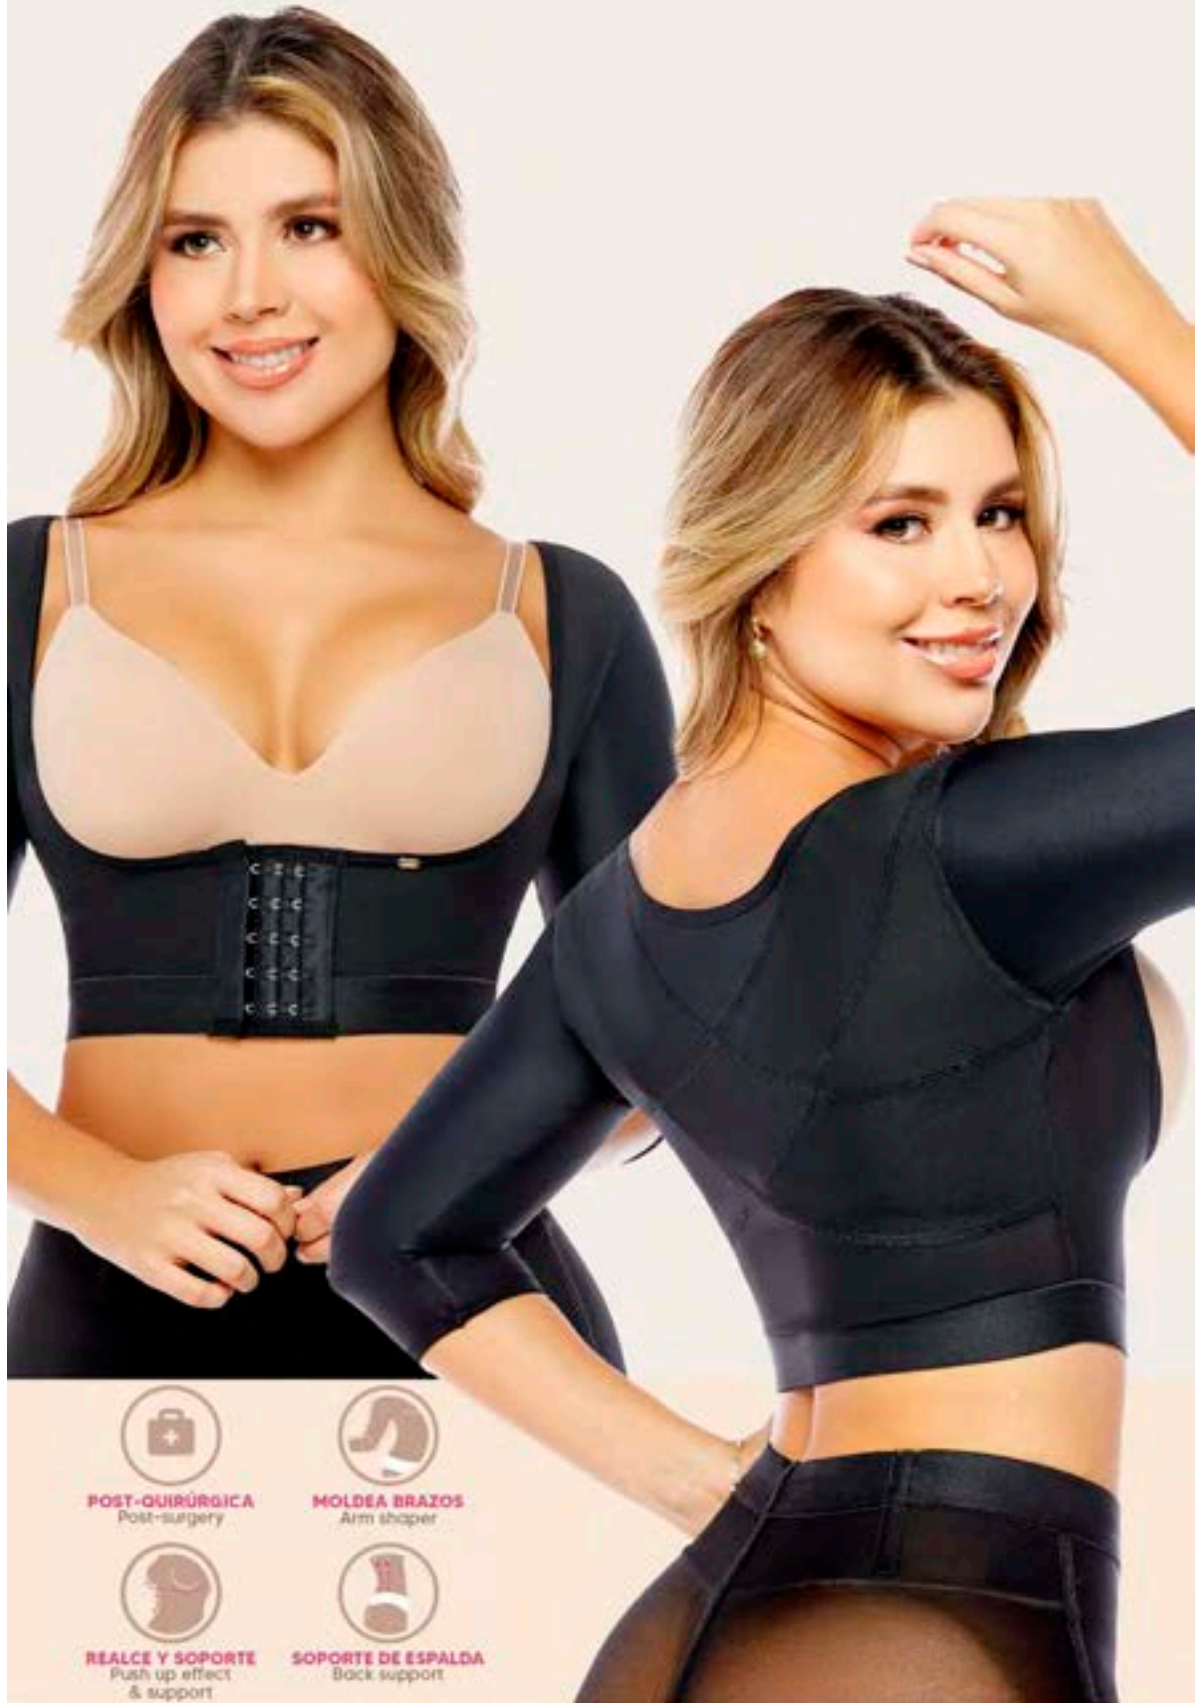

Stagmi

SMI7105

COCOA

BLACK

POST-QUIRÚRGICA
Post-surgery

MOLDEA BRAZOS
Arm shaper

REALCE Y SOPORTE
Push up effect
& support

SOPORTE DE ESPALDA
Back support

TALLAS: XS - 4XL

$69.50