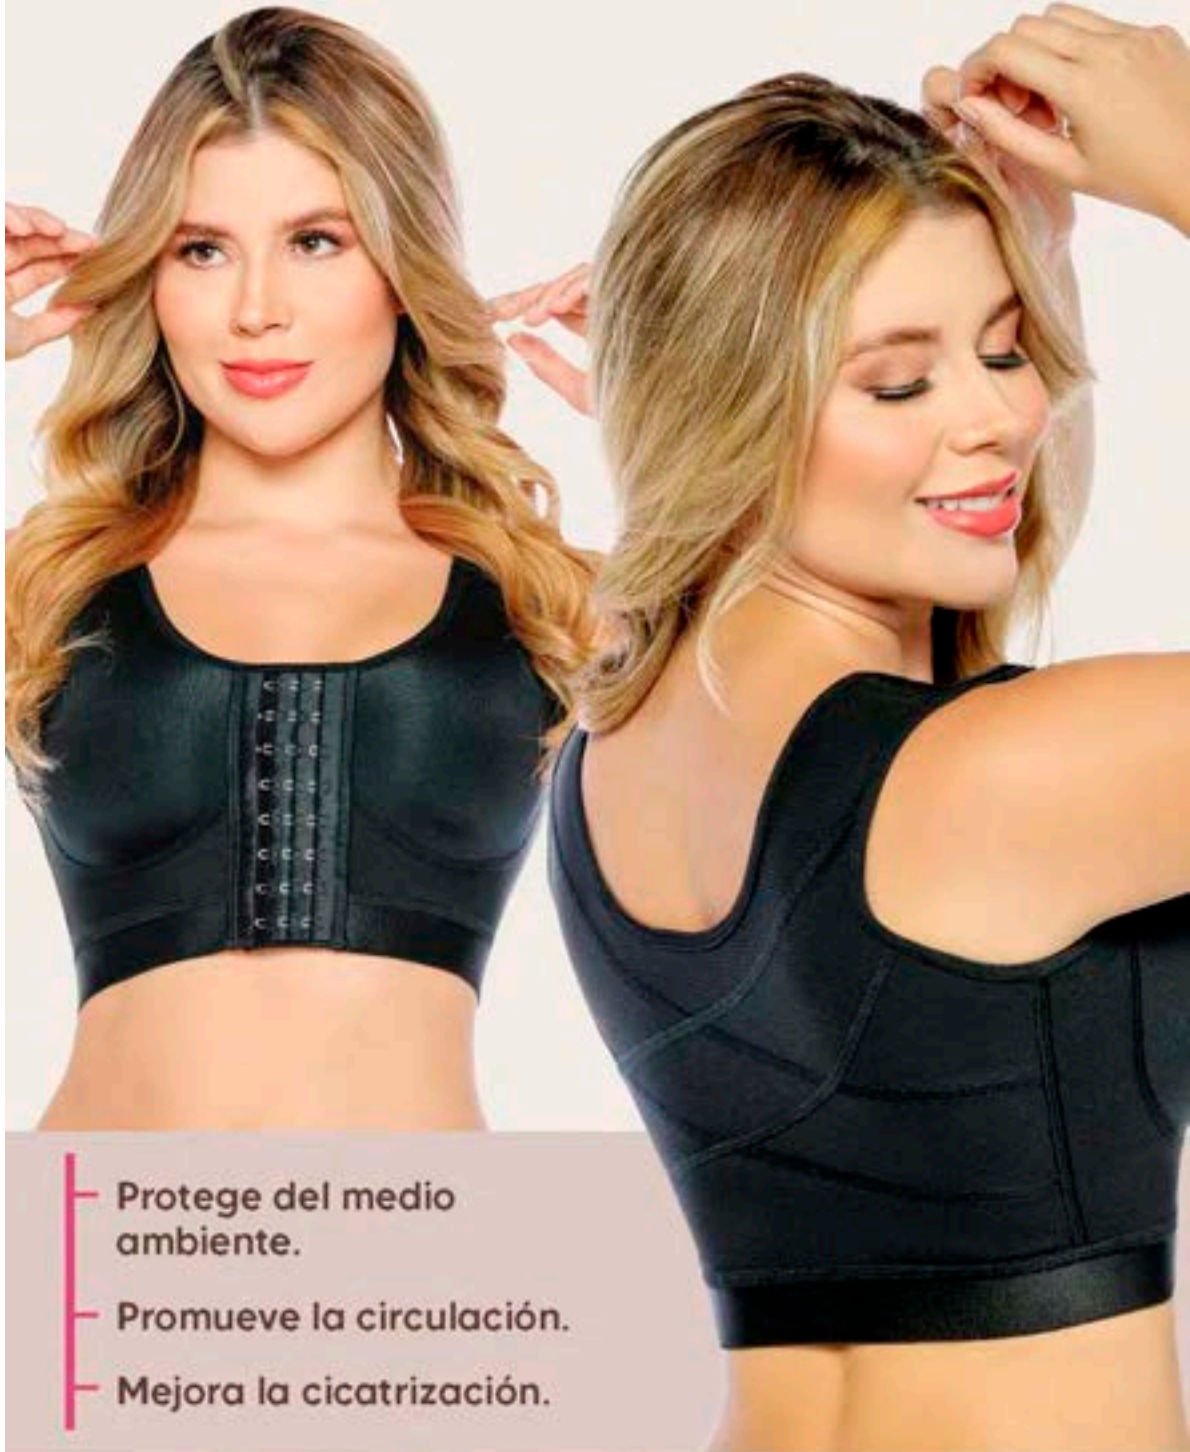

REALCE Y SOPORTE  
Push up effect & support

POST-QUIRÚRGICA  
Post-surgery

SOPORTE DE ESPALDA  
Back support

USO DIARIO  
Daily use

TALLAS: XS - 2XL

\$49.50

*Stagmi*

SMI03035 COCOA BLACK